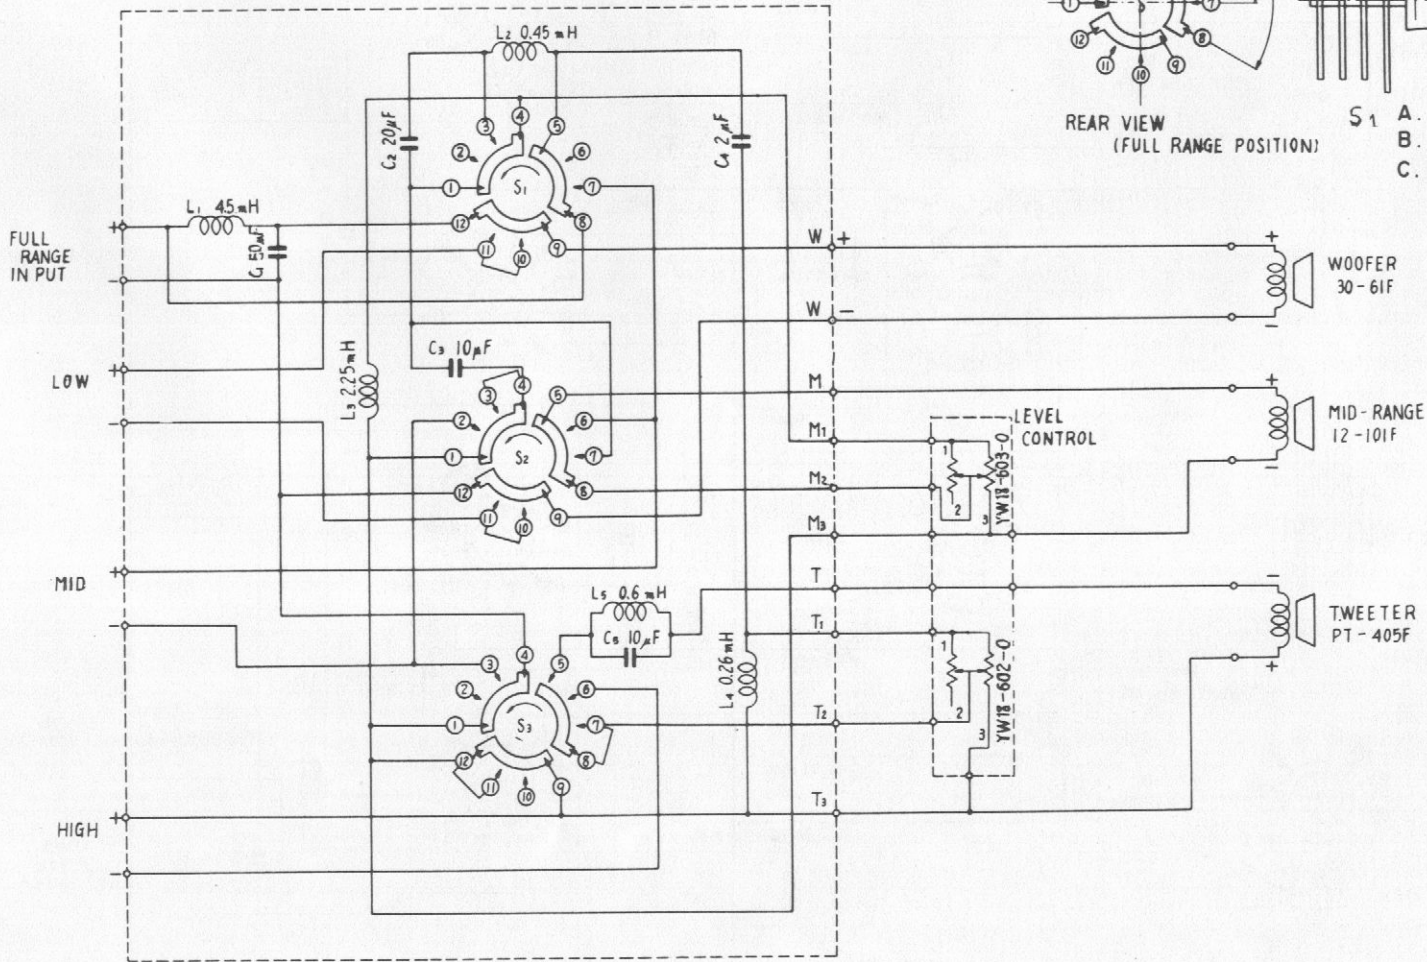

CS-A700

S₁ A. FULL RANGE
B. 2WAY MULTI
C. 3WAY MULTI

WOOFER
30-61F

MID-RANGE
12-101F

TWEETER
PT-405F

LEVEL CONTROL