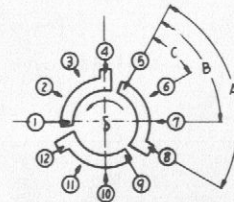

CS-A700

S₁ A. FULL RANGE
B. 2WAY MULTI
C. 3WAY MULTI

WOOFER
30-61F

MID-RANGE
12-101F

TWEETER
PT-405F

LEVEL CONTROL